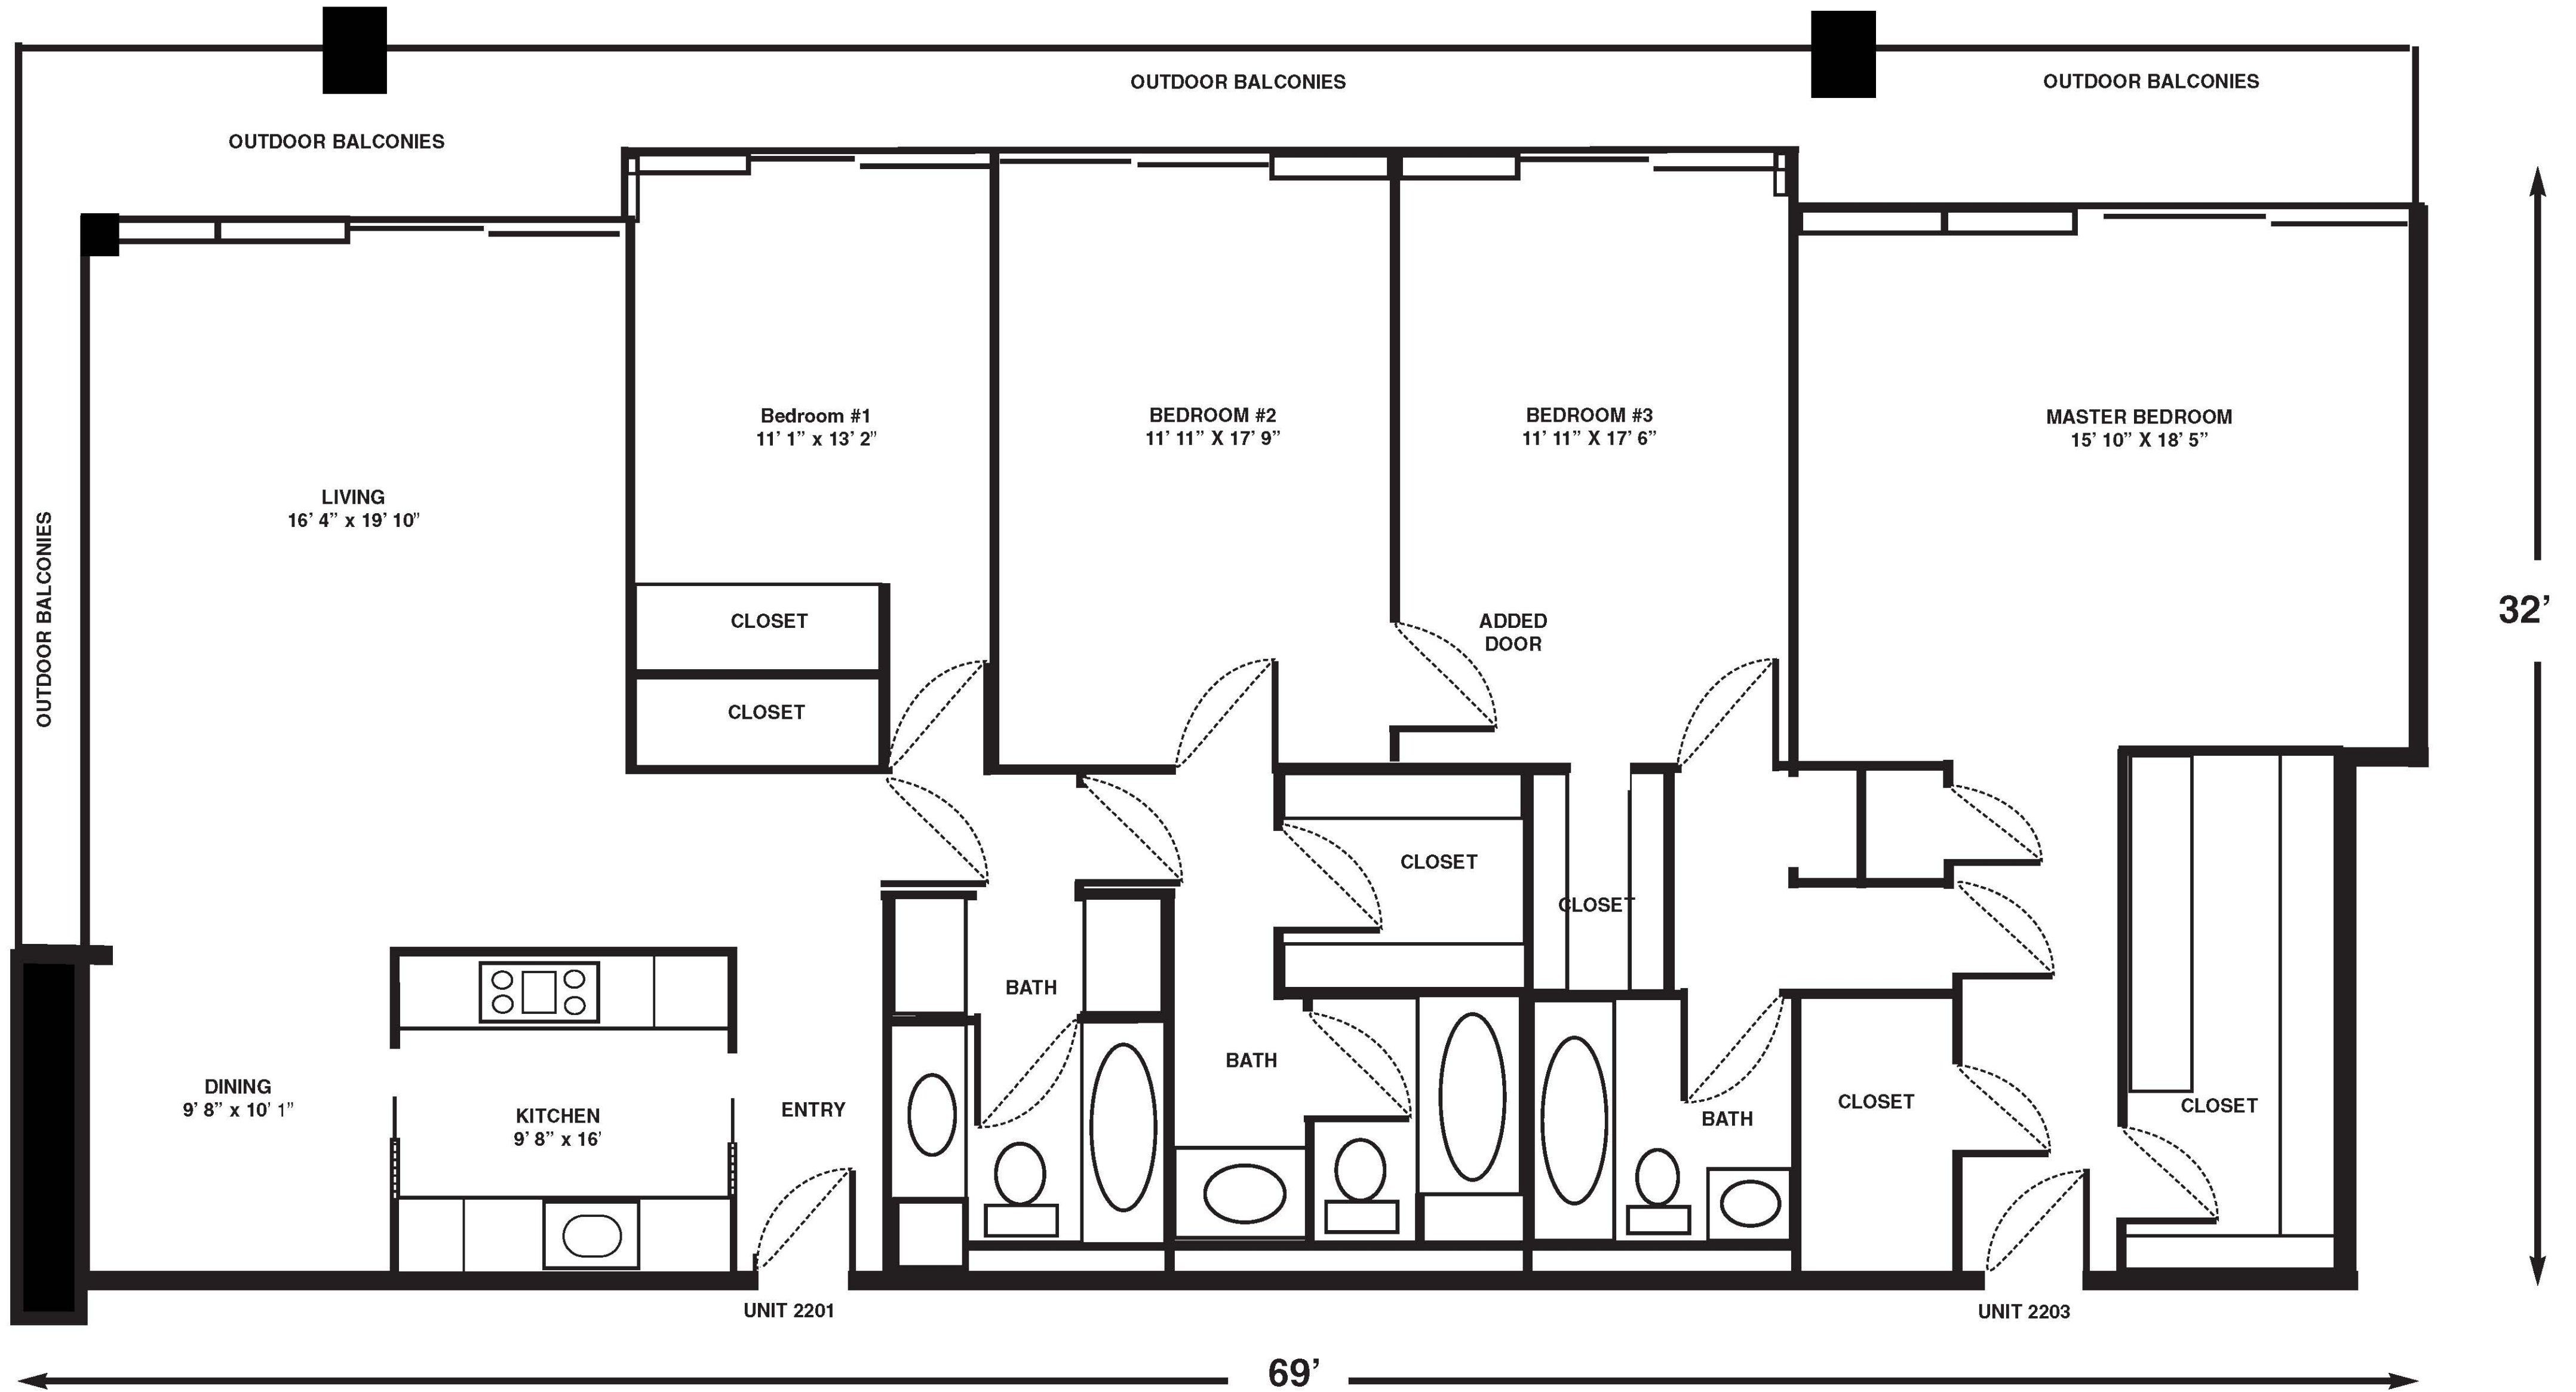

BEFORE

Ackerman **Realty** Group
"Getting Homes to SOLD with Passion"
1537 Franklin Street, Suite 303
San Francisco, CA 94109
off: 415-989-8884 fx: 415-989-8885

COPYRIGHTED FLOOR PLANS CREATED AND DESIGNED BY
STEVEN FAVREAU OF FAVREAU DESIGNS.
ALL RIGHTS RESERVED. THESE PLANS CANNOT BE COPIED, UTILIZED
OR IMPLEMENTED WITHOUT THE EXPRESS ED PERMISSION OF
STEVEN FAVREAU OR FAVREAU DESIGNS. WWW.FAVREAUDESIGNS.COM
ALL MEASUREMENTS ARE APPROXIMATE.
415-971-2219
STEVEN@STEVENFAVREAU.COM

AFTER

Ackerman **Realty** Group
 "Getting Homes to SOLD with Passion"
 1537 Franklin Street, Suite 303
 San Francisco, CA 94109
 off: 415-989-8884 fx: 415-989-8885

COPYRIGHTED FLOOR PLANS CREATED AND DESIGNED BY
 STEVEN FAVREAU OF FAVREAU DESIGNS.
 ALL RIGHTS RESERVED. THESE PLANS CANNOT BE COPIED, UTILIZED
 OR IMPLEMENTED WITHOUT THE EXPRESS ED PERMISSION OF
 STEVEN FAVREAU OR FAVREAU DESIGNS. WWW.FAVREAUDESIGNS.COM
 ALL MEASUREMENTS ARE APPROXIMATE.
 415-971-2219
 STEVEN@STEVENFAVREAU.COM