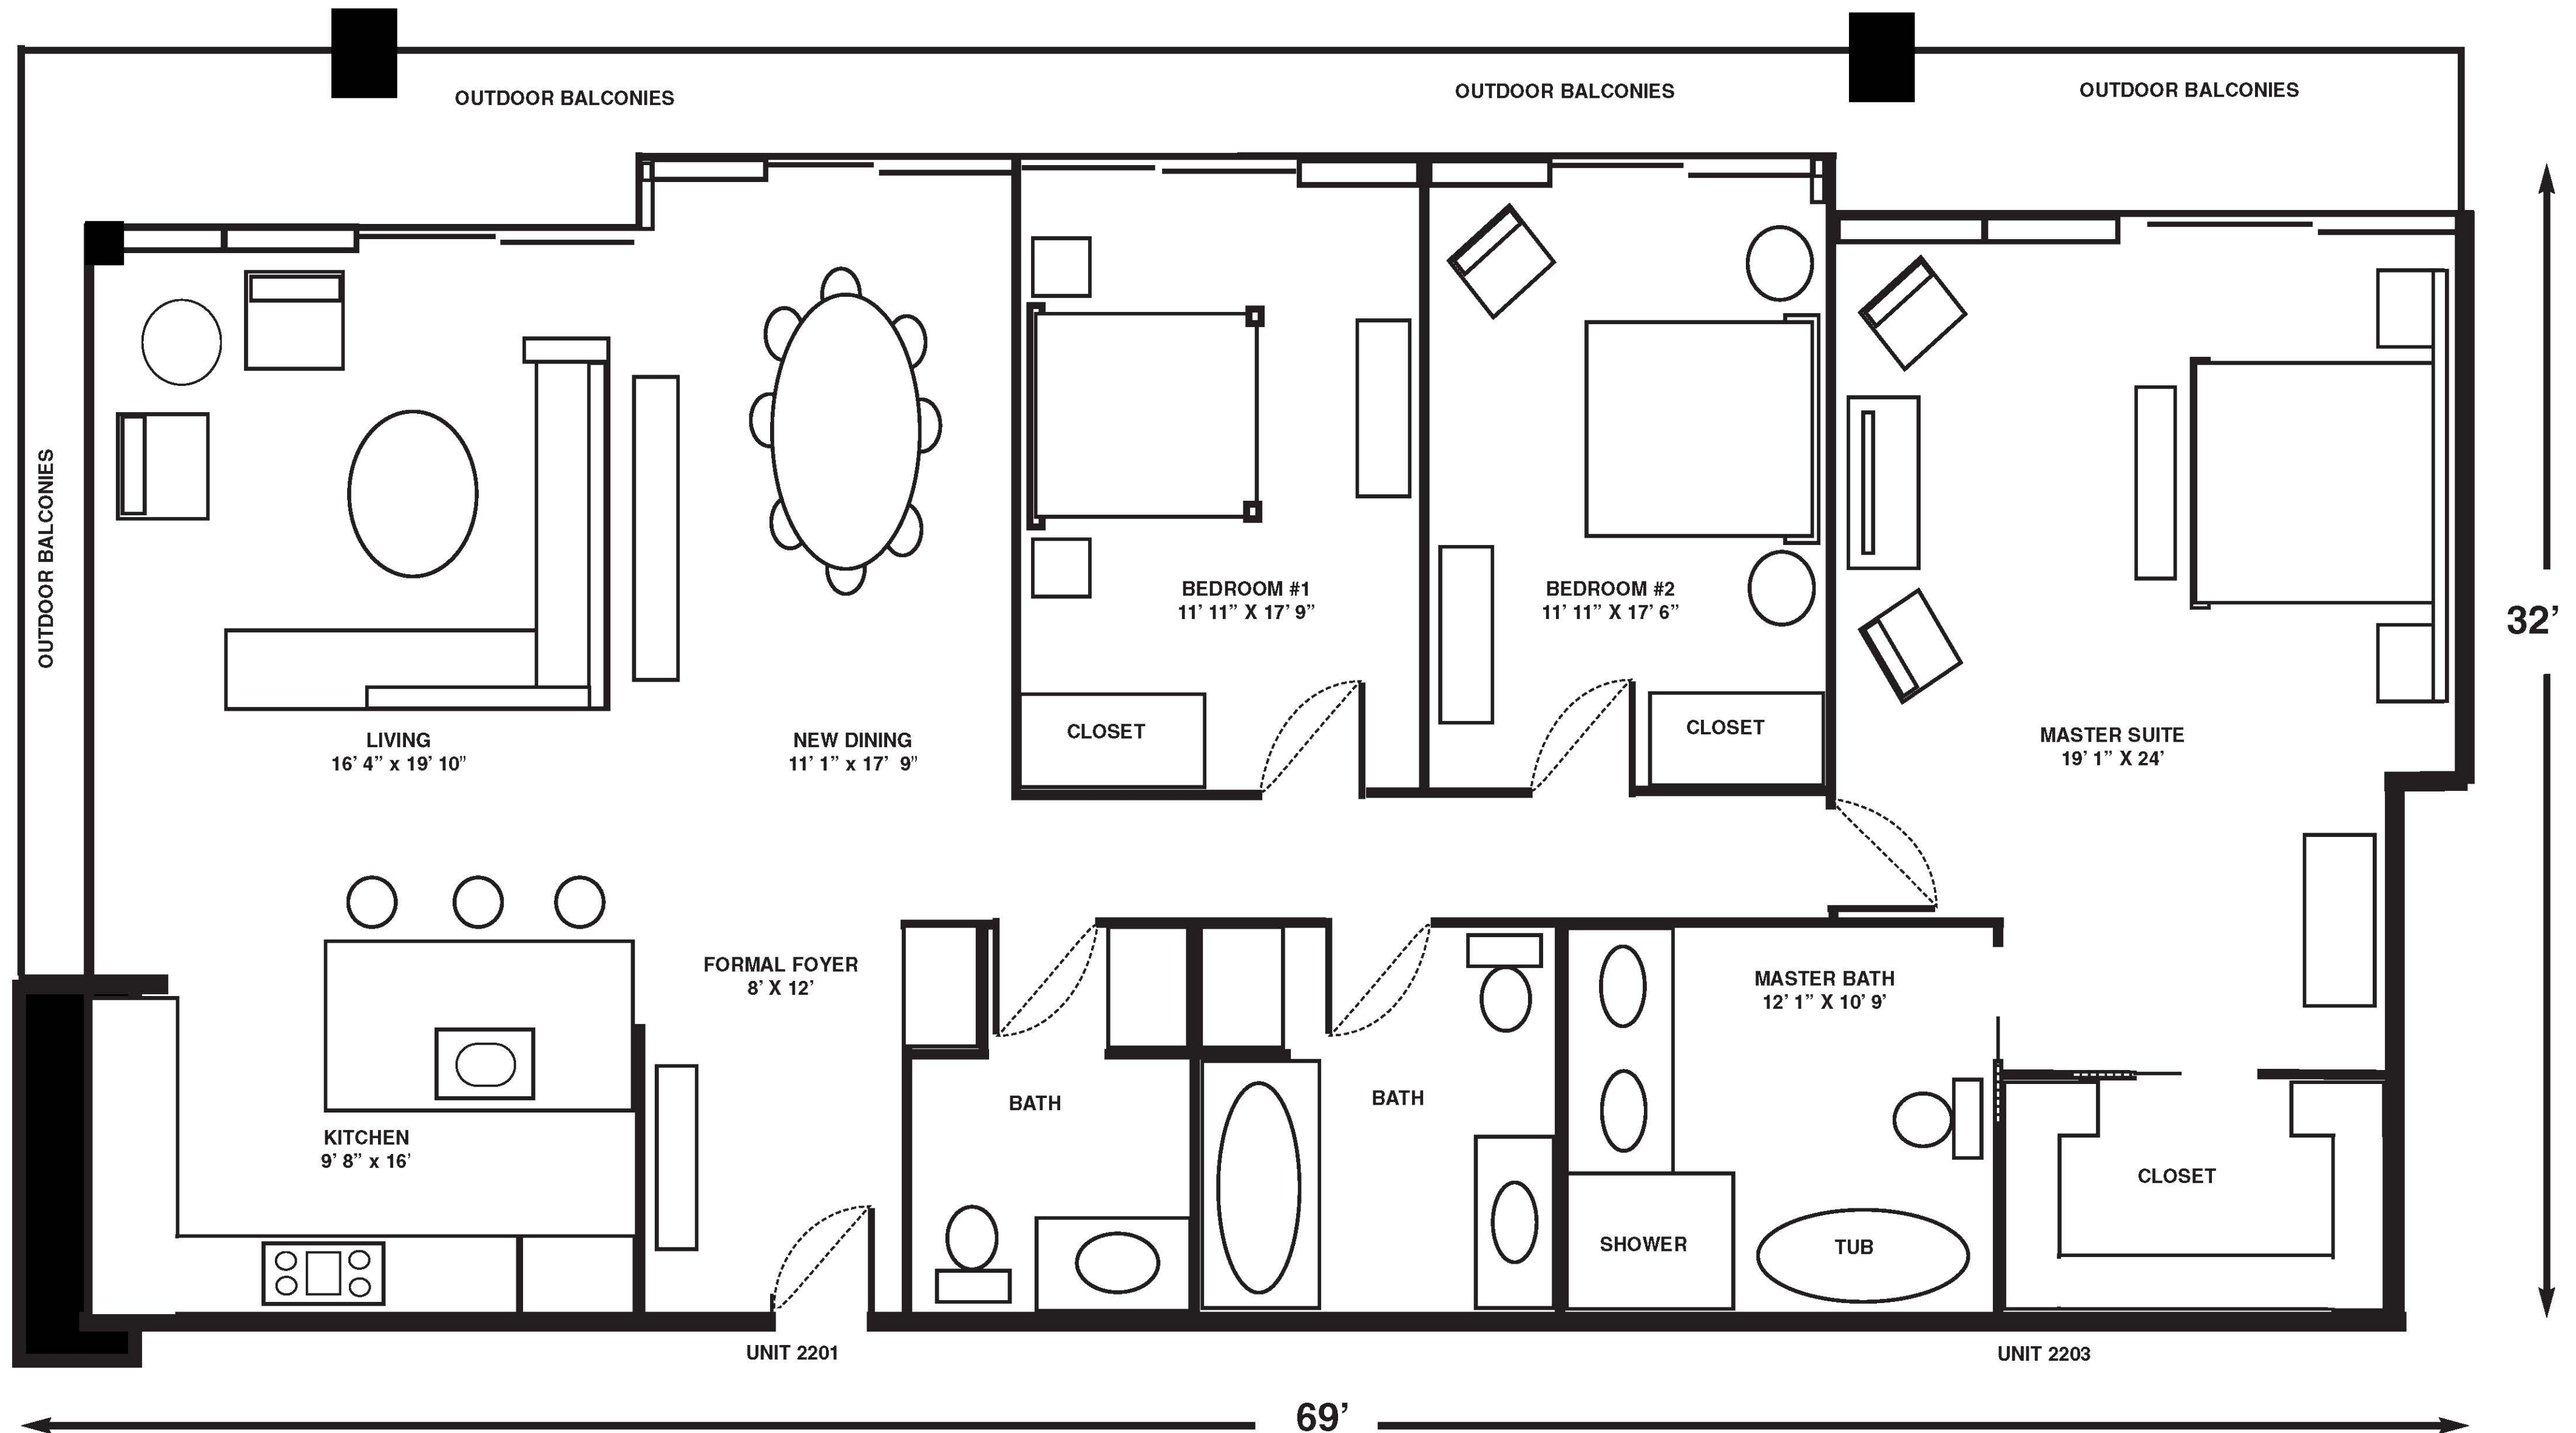

BEFORE

Ackerman **Realty** Group
"Getting Homes to SOLD with Passion"
1537 Franklin Street, Suite 303
San Francisco, CA 94109
off: 415-989-8884 fx: 415-989-8885

COPYRIGHTED FLOOR PLANS CREATED AND DESIGNED BY
STEVEN FAVREAU OF FAVREAU DESIGNS.
ALL RIGHTS RESERVED. THESE PLANS CANNOT BE COPIED, UTILIZED
OR IMPLEMENTED WITHOUT THE EXPRESS ED PERMISSION OF
STEVEN FAVREAU OR FAVREAU DESIGNS. WWW.FAVREAUDESIGNS.COM
ALL MEASUREMENTS ARE APPROXIMATE.
415-971-2219
STEVEN@STEVENFAVREAU.COM

AFTER

Ackerman **Realty** Group
 "Getting Homes to SOLD with Passion"
 1537 Franklin Street, Suite 303
 San Francisco, CA 94109
 off: 415-989-8884 fx: 415-989-8885

COPYRIGHTED FLOOR PLANS CREATED AND DESIGNED BY
 STEVEN FAVREAU OF FAVREAU DESIGNS.
 ALL RIGHTS RESERVED. THESE PLANS CANNOT BE COPIED, UTILIZED
 OR IMPLEMENTED WITHOUT THE EXPRESS ED PERMISSION OF
 STEVEN FAVREAU OR FAVREAU DESIGNS. WWW.FAVREAUDESIGNS.COM
 ALL MEASUREMENTS ARE APPROXIMATE.
 415-971-2219
 STEVEN@STEVENFAVREAU.COM